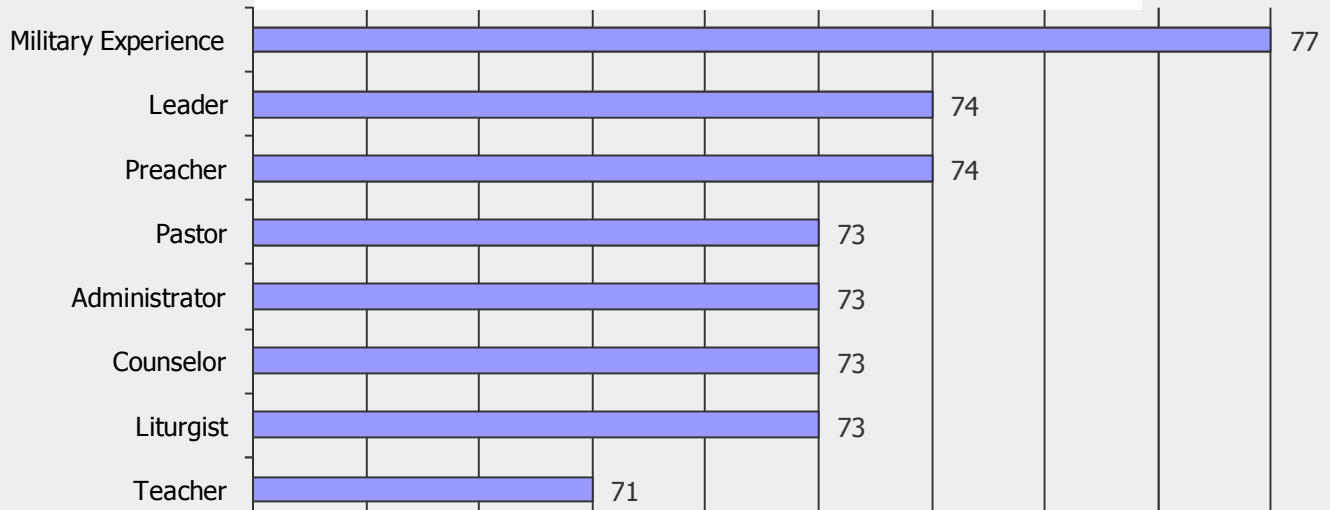

Respondents' Expectations of the Bishop (n=91)

Scaled from 68 - 78 respondents out of a total of 91.